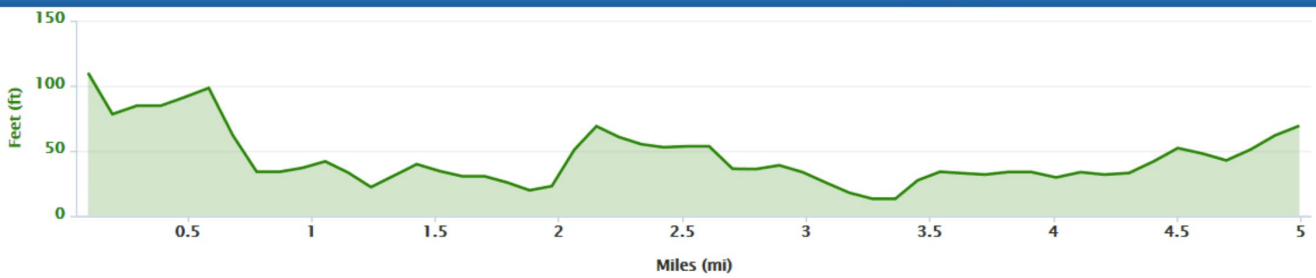

Elevation ▾

OS REF (TQ)	COURSE DIRECTIONS – GS/978	MILES	
172130	<u>START</u> on B2135 near Steyning at first arrow sign just north of entrance to Wappingthorn Manor	0.00	0.00
187203	Proceed northwestwards through Ashurst and Partridge Green to <u>FINISH</u> past Green Man PH and Midway House at a point 4 past yards end of kerbstones, where grass fronts road, and 69 yards past northern end of metal field gate on left	5.00	5.00