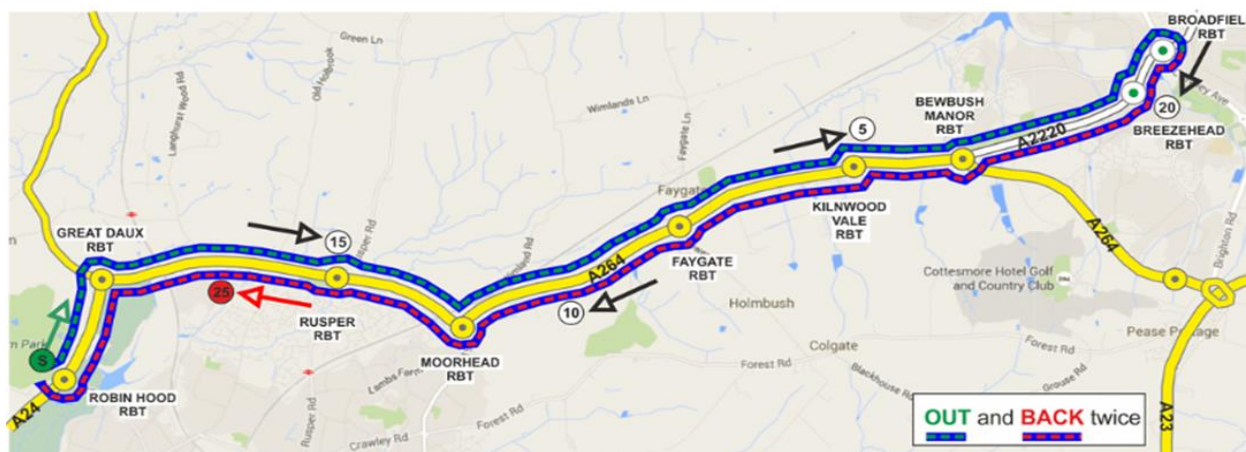

Riders are requested to sign in before collecting your number. Any additional hazards will be displayed at the signing in point.

Competitors are advised to exercise care when negotiating all roundabouts (there's a lot!), particularly at Breezehurst on the outward leg where the line of sight to the right is poor, and when turning right at Moorhead on the return leg.

OS REF (TQ)	COURSE DIRECTIONS – G25/54	MILES	
164234	START in Robin hood Lane at Clearway sign about 5 yards from Robin Hood RBT (roundabout).	0.00	0.00
168333	Proceed to Robin Hood RBT. LEFT 1st exit and follow A24 to Great Daux RBT	0.60	0.60
256353	RIGHT 2nd exit and follow A264 via Rusper Road RBT, to Moorhead RBT. LEFT 1st exit and continue on A264 via Faygate RBT and Kilwood Vale RBT's to Bewbush Manor RBT. Straight on 2nd exit and follow A2220 via Breezehurst RBT to Broadfield RBT where TURN (CHECK)	5.91	6.51
	4th exit to retrace on A2220 to Bewbush Manor RBT. Straight on 2nd exit and follow A264 to Moorhead RBT. Right 2nd exit and continue on A264 via Rusper Road RBT to Great Daux RBT.		
168334	LEFT 1st exit and follow A24 to Robin Hood RBT where TURN (CHECK)	6.69	13.34
169333	Proceed to Great Daux RBT.		
256353	RIGHT 2nd exit and follow A264 via Rusper Road, to Moorhead RBT. Left 1st exit continue on A264 via Faygate and Kilwood Vale RBTs to Bewbush Manor RBT. Straight on 2nd exit and follow A2220 via Breezehurst RBT to Broadfield RBT where TURN (CHECK)	6.51	19.89
180335	4th exit to retrace on A2220 to Bewbush Manor RBT. Straight on 2nd exit and follow A264 to Moorhead RBT. RIGHT 2nd exit and continue on A264 via Rusper Road RBT to FINISH at white line at western end of lay-by where lay-by begins to taper down from it's full width, 3 yards west of 7th cats-eye back from where continuous white starts	5.12	25.01