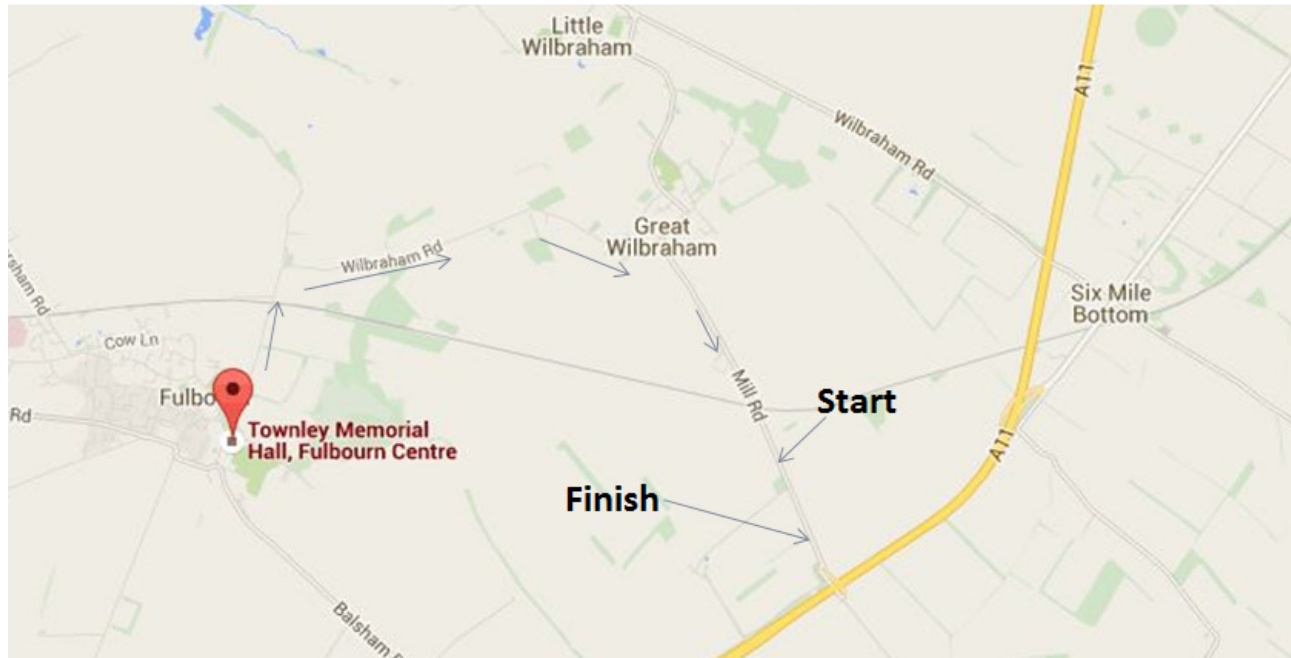

**Timekeepers: Tim & Becky Groves**

**Event Secretary: John Golder**

**6 Middlemead, West Hanningfield, Chelmsford, CM2 8UT**

**Mobile: 07709 328113**

**Organiser on the day: Dave Nock - Mobile: 07939 695523**

## **HQ – Memorial Hall, Fulbourne Centre, CB21 5BS**

**The HQ is approx. 4 miles from the start, please allow adequate time, the route will be clearly marked to the start.**

**There is plenty of parking spaces at this HQ, however please consider that we have a large entry when parking your vehicle.**