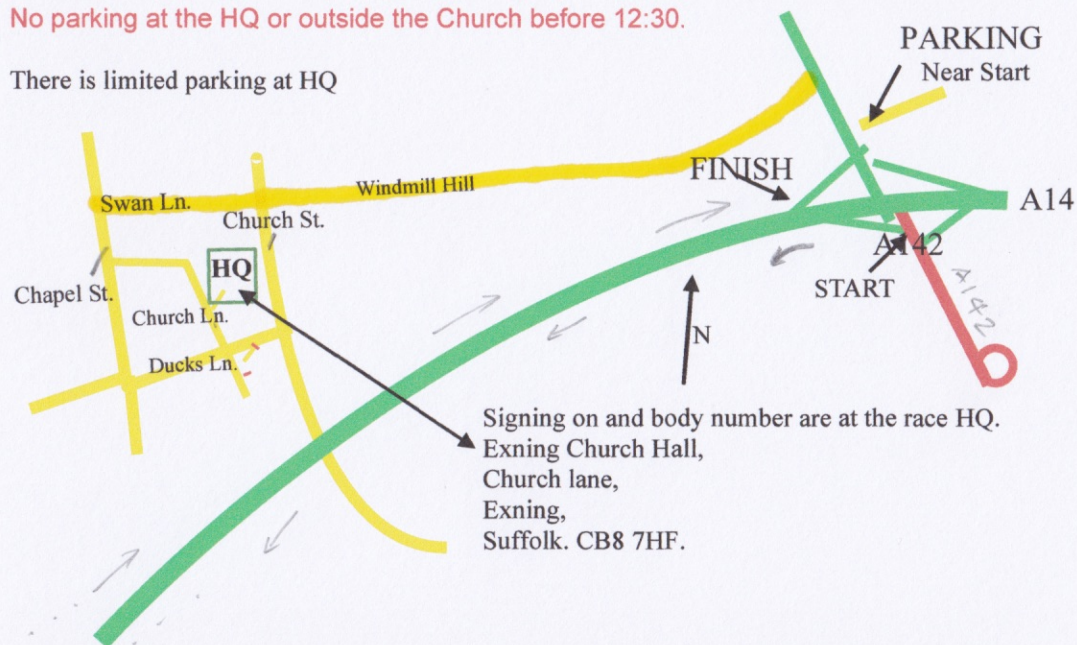

LOCAL RULES:

No U turns to be performed within sight of the START or FINISH. Performing this dangerous manoeuvre may result in disqualification and disciplinary action.

No warming up on course once event has started.

Riders **MUST NOT** wait on the carriageway when waiting to start.

No vehicles to park or stop on slip road or verges at Start or Finish, the road is a Clearway and stopping is an offence.

Marshals placed to direct competitors off the main carriageway **MUST NOT** stand at the apex between the carriageway and the slip road, but should be located at the start of the slip road.

No parking at the HQ or outside the Church before 12:30.

There is limited parking at HQ

In the interest of your own safety, Cycling Time Trials and the event promoter strongly advise you to wear a hard shell safety helmet that meets an internationally accepted safety standard. ALL junior and/or riders under the age of 19 years are required to wear a suitably approved helmet.

We strongly advise the use of a rear lamp, whether flashing or constant.

START (OS: TL 635,659) at paint mark on A142 just before slip road to A14 westbound. Proceed onto slip road to join A14. Continue on A14 westbound and after approximately 5 miles KEEP IN LEFT LANE to join A11 where the A14 diverges. NOTE: You must NOT stay in the middle lane, if you do you will stay on the A14, go off course and BE AT HIGH RISK FROM PASSING VEHICLES. Continue to Four Went Ways where take slip road (M) for A1307 to elevated roundabout (12.54 mls). Circle roundabout taking 4th exit (M) to rejoin A11 northbound. Retrace via A11 and A14 to **FINISH** (OS: TL 632,659) at 4th drain cover on slip road to A142.

Incorporating
Comet Cycling Club
Crescent Wheelers C. C.
University Cycling Club

PROMOTED FOR AND ON BEHALF OF
CYCLING TIME TRIALS
UNDER THEIR
RULES AND REGULATIONS

START SHEET

LEA VALLEY CYCLING CLUB

Gordon Attwell Memorial

TANDEM & SOLO 25 mile TT

(BBAR Qualifying Event)

Incorporating
MEDIUM GEAR (72") 25 mile TT

(Medium Gear League Qualifying Event 5)

Course E2/25

9th April 2016

Start Time 14:00

Event Secretary
Carolyn Upson
22 Colworth Road
London E11 1HY
07899 788012
ilponderoda@ntlworld.com

Time Keepers
Mike Keen
Frida Wezel

Assistant Time Keeper
Ian Taylor